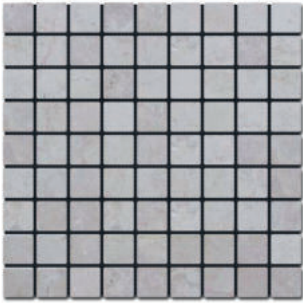

Parquet Mosaics

Parquet 3 Mosaics

Chip : 3 x 3 Cm / 1" x 1"

White
TMP3 001