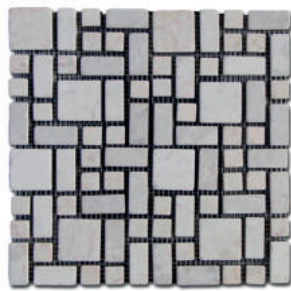

Perfect Connecting System

Square Random
Pink
SQR-0336

Square Random
White
SQR-0335

Square Random
Grey
SQR-0337

Square Random
Light Grey
SQR-0341

Square Random
Pink White
SQR-0339

Square Random
Grey-White
SQR-0338

Square Random
Cappuccino
SQR-0340

Parquet Lombok

Parquet Lombok
Pink
PLB-0738

Parquet Lombok
White
PLB-0740

Parquet Lombok
Grey
PLB-0739

Product Name : Parquet Lombok
 Material : Marble Stone
 Thickness : 1/3" - 7/18" = 0.9 - 1 cm
 Size : 12" x 12" = 30 x 30 cm
 Box Size : 13" x 13" x 5" = 31.5 x 31.5 x 11.5 cm
 Content : 1 pallet = 54 boxes
 11Pcs / Box = 1 ft²