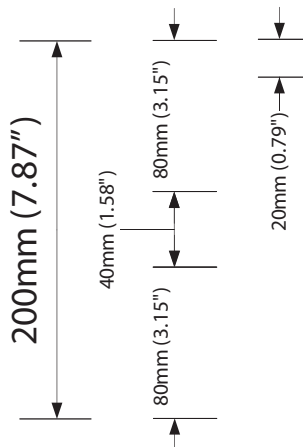

3D wood panels are an up cycled product, which mean that waste wood is used for a new product.

SPECIFICATIONS

1	Box	10	Panels
1	Box	10.7	ft ² (1m ²)
1	Panel	1.07	ft ² (0.1m ²)

500mm (19.69")

LFT-1009

Rustic

Material : Recycled Teak Wood
 Load 20ft : 1 pallet = 48 boxes x 20 pallets

L = 500mm (19.69in)
 W = 200mm (7.87in)
 H = 20mm (0.79in max); 10mm (0.395in min)

Note: Hand crafted panels. All dimensions are approximate.