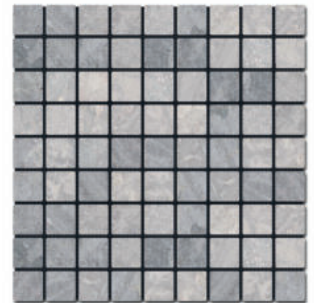

Color variation occurs naturally in stone

Parquet Mosaics

Parquet 3 Mosaics

Chip : 3 x 3 Cm / 1" x 1"

White
TMP3 001

Grey
TMP3 002

Pink
TMP3 003

Light Grey
TMP3 005