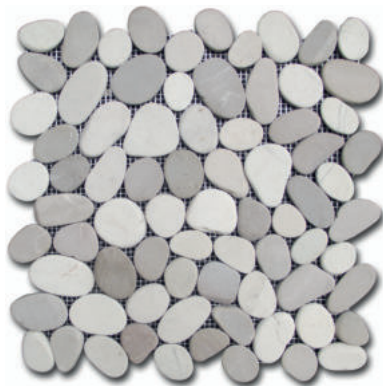

Sliced Pebbles

White
SLPM-001

Black
SLPM-002

Tan
SLPM-003

Mix Tan-White
SLPM-007

Earthy
SLPM-006

Mix Black-White
SLPM-009

Specifications