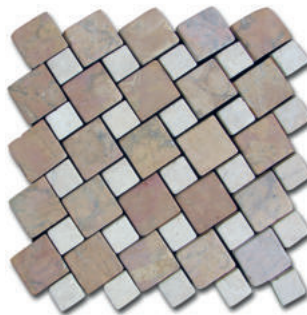

Pink Dot White
TMWP 3003