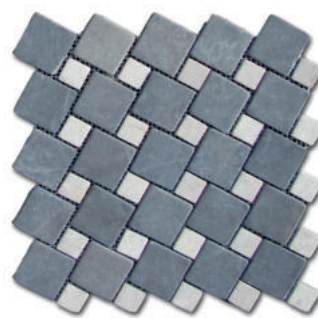

Color variation occurs naturally in stone

Parquet Connecting

Specifications

Product Name : Wajik Mosaics

Material : Marble
Thickness : 1/3" - 7/18" = 0.9 cm - 1 cm
Size : 12" x 12" = 30 cm x 30 cm
Box Size : 12.5" x 12.5" x 5" = 32 cm x 32 cm x 12 cm
Contents : 1 Pallet = 54 Boxes
1 Box = 11 pcs = 10.76 ft² = 1 m²