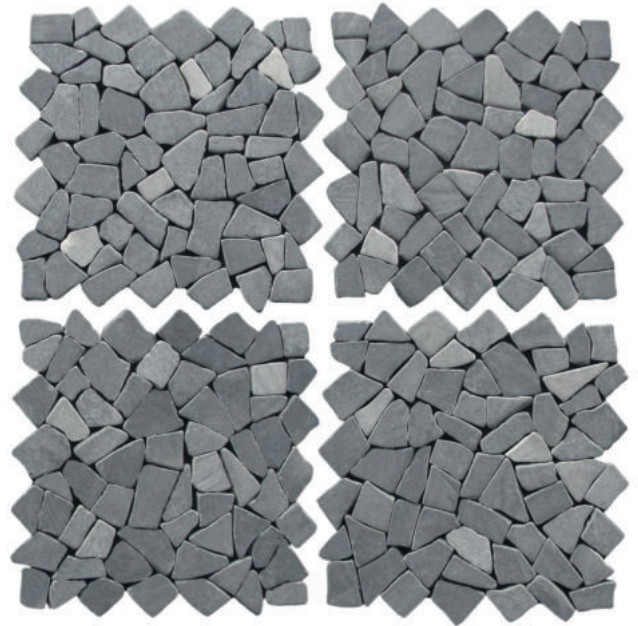

Stone Series

Perfect

CONNECTING SYSTEM