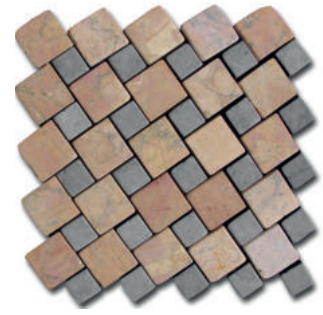

Pink Dot Grey
TMWP 3004

Parquet