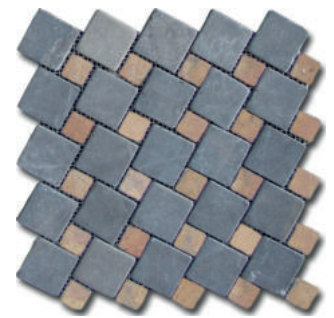

Grey Dot Pink
TMWP 3002