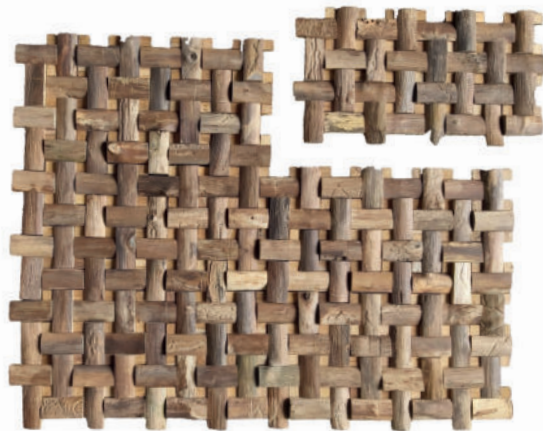

Wood

Cladding

Material : Recycled Teak Wood
Thickness : 1/3" - 5/4" = 0.9 cm - 3.1cm
Size : 7.9" x 21.7" = 20 cm x 55 cm
Box Size : 22" x 11" x 8" = 56.5 cm x 28.5 cm x 20.5 cm
Load 20ft : 1 pallet = 40 boxes x 20 pallets
9 Pcs / Box = 10.7 ft2 = 1m2

Material : Recycled Teak Wood
Thickness : 1/3" - 8/9" = 0.9 cm - 2.2cm
Size : 9.4" x 18.9" = 24 cm x 48cm
Box Size : 20" x 10" x 8" = 50.5 cm x 26.5 cm x 20.5 cm
Load 20ft : 1 pallet = 40 boxes x 20 pallets
9 Pcs / Box = 10.7 ft2 = 1m2

Material : Recycled Teak Wood
Thickness : 1/3" - 3/5" = 0.9 cm - 1.5cm
Size : 9.4" x 11.0" = 24 cm x 28 cm
Box Size : 12" x 11" x 7" = 31.5 cm x 28.5 cm x 24.5 cm
Load 20ft : 1 pallet = 36 boxes x 20 pallets
20 Pcs / Box = 10.7 ft2 = 1m2